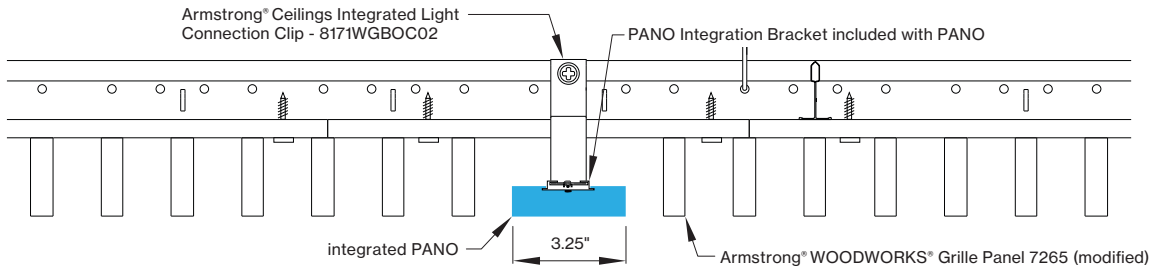

WWG - ARMSTRONG® WOODWORKS® GRILLE PANELS cont'd

PANO mounting instructions

Get access to the PANO mounting instructions faster by scanning the QR code.

<https://www.xalusa.com/resources/cut-sheets/pano>