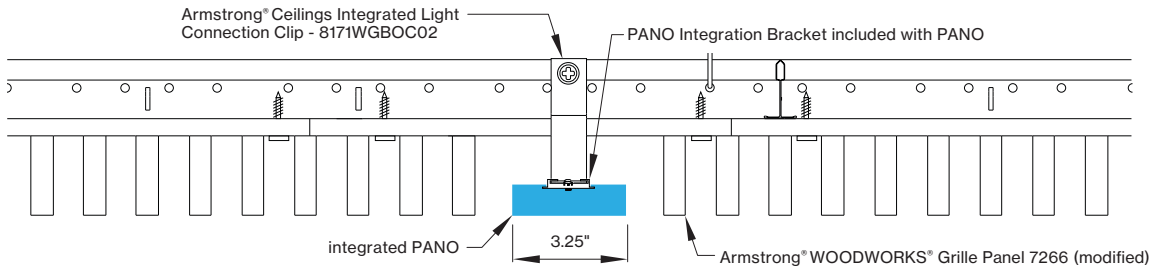

WWG - ARMSTRONG® WOODWORKS® GRILLE PANELS cont'd

PANO mounting instructions

Get access to the PANO mounting instructions faster by scanning the QR code.

<https://www.xalusa.com/resources/cut-sheets/pano>