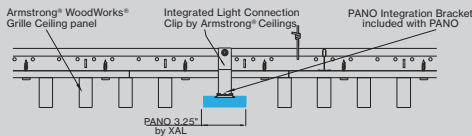

WoodWorks® Grille Ceiling Integration

Grille Panel