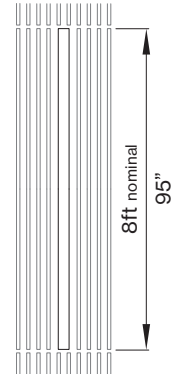

PANO 3.25"

WWG - ARMSTRONG® WOODWORKS® GRILLE PANELS

WWG view from below