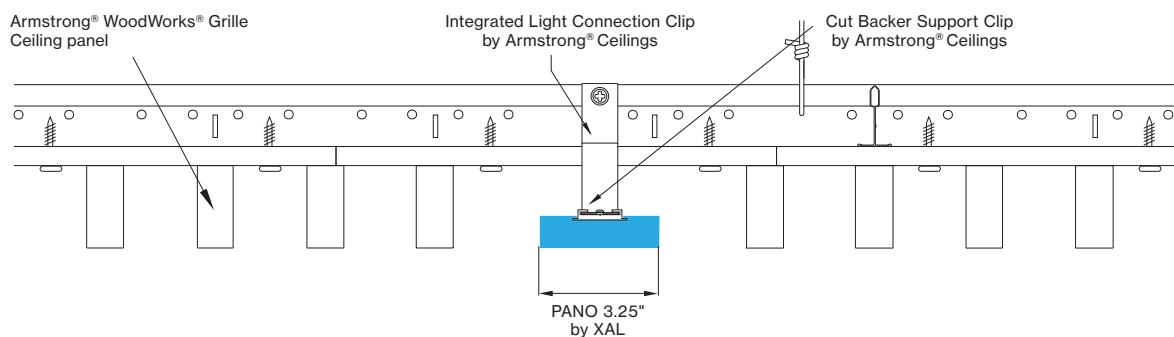

for 27 K, 30 K or 35 K multiply lm value by 0.96

WoodWorks® Grille Ceiling Integration

(for more ceiling options, please see CEILING OPTIONS pages)

Available lengths for ceiling types

CEILING TYPE	2 FT	4 FT	6 FT	8 FT
WoodWorks® Grille Tegular 9/16	23.375"	47.375"	n/a	n/a
WoodWorks® Grille Tegular 15/16	23"	47"	n/a	n/a
WoodWorks® Grille Classic	23"	47"	71"	95"
WoodWorks® Grille Forte	*23"	47"	71"	95"
WoodWorks® Linear Solid Wood panels	*23"	*47"	*71"	95"
WoodWorks® Linear Veneered panels	*23"	*47"	*71"	95.25"

*Woodworks ceilings are not available in this length. Wood panels need to be cut in the field to fit this length.

INTEGRATED LIGHT CONNECTION CLIP

Armstrong® Ceilings Integrated Light Connection Clip

visit armstrongceilings.com/linearlighting