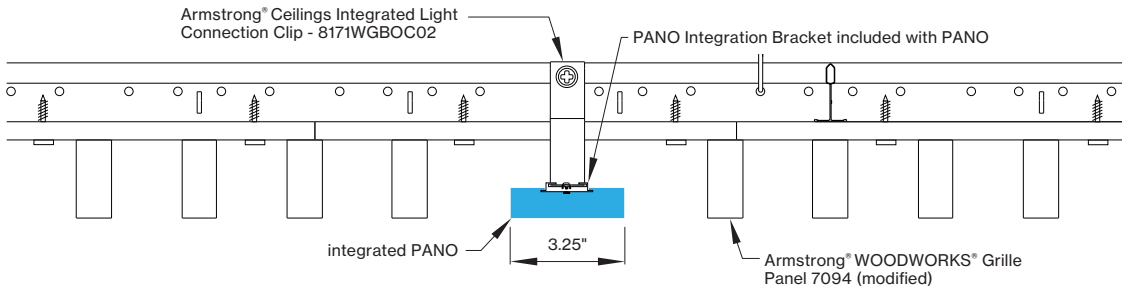

PANO 3.25"

WWG - ARMSTRONG® WOODWORKS® GRILLE PANELS

WWG view from below