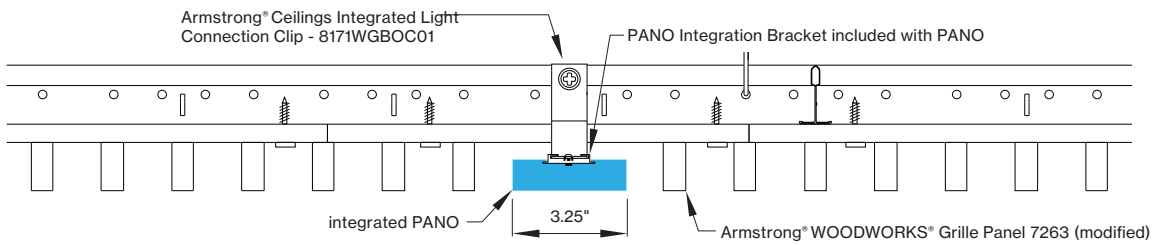

PANO 3.25"

WWG - ARMSTRONG® WOODWORKS® GRILLE PANELS

WWG view from below