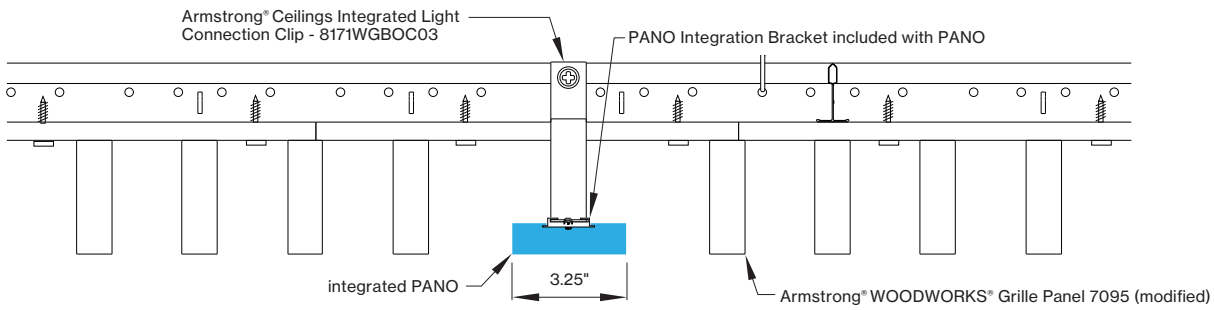

PANO 3.25"

WWG - ARMSTRONG® WOODWORKS® GRILLE PANELS

WWG view from below