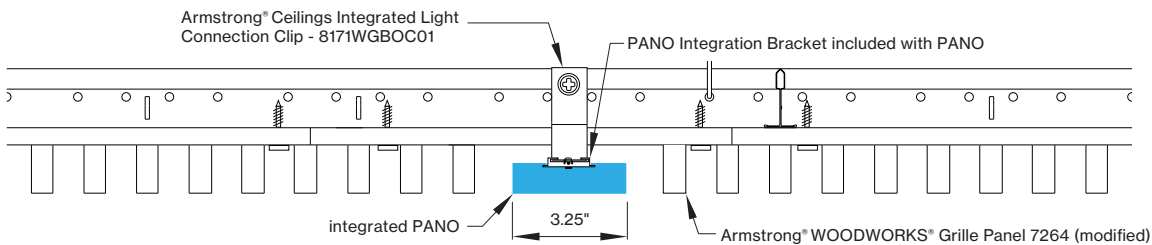

PANO 3.25"

WWG - ARMSTRONG® WOODWORKS® GRILLE PANELS

WWG view from below