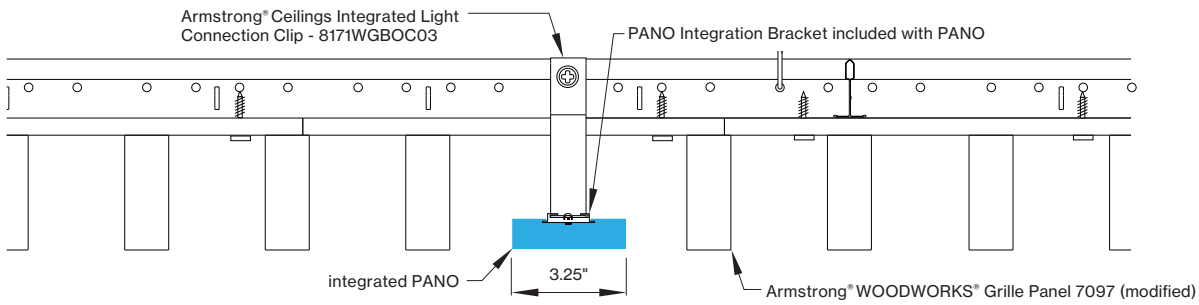

PANO 3.25"

WWG - ARMSTRONG® WOODWORKS® GRILLE PANELS

WWG view from below